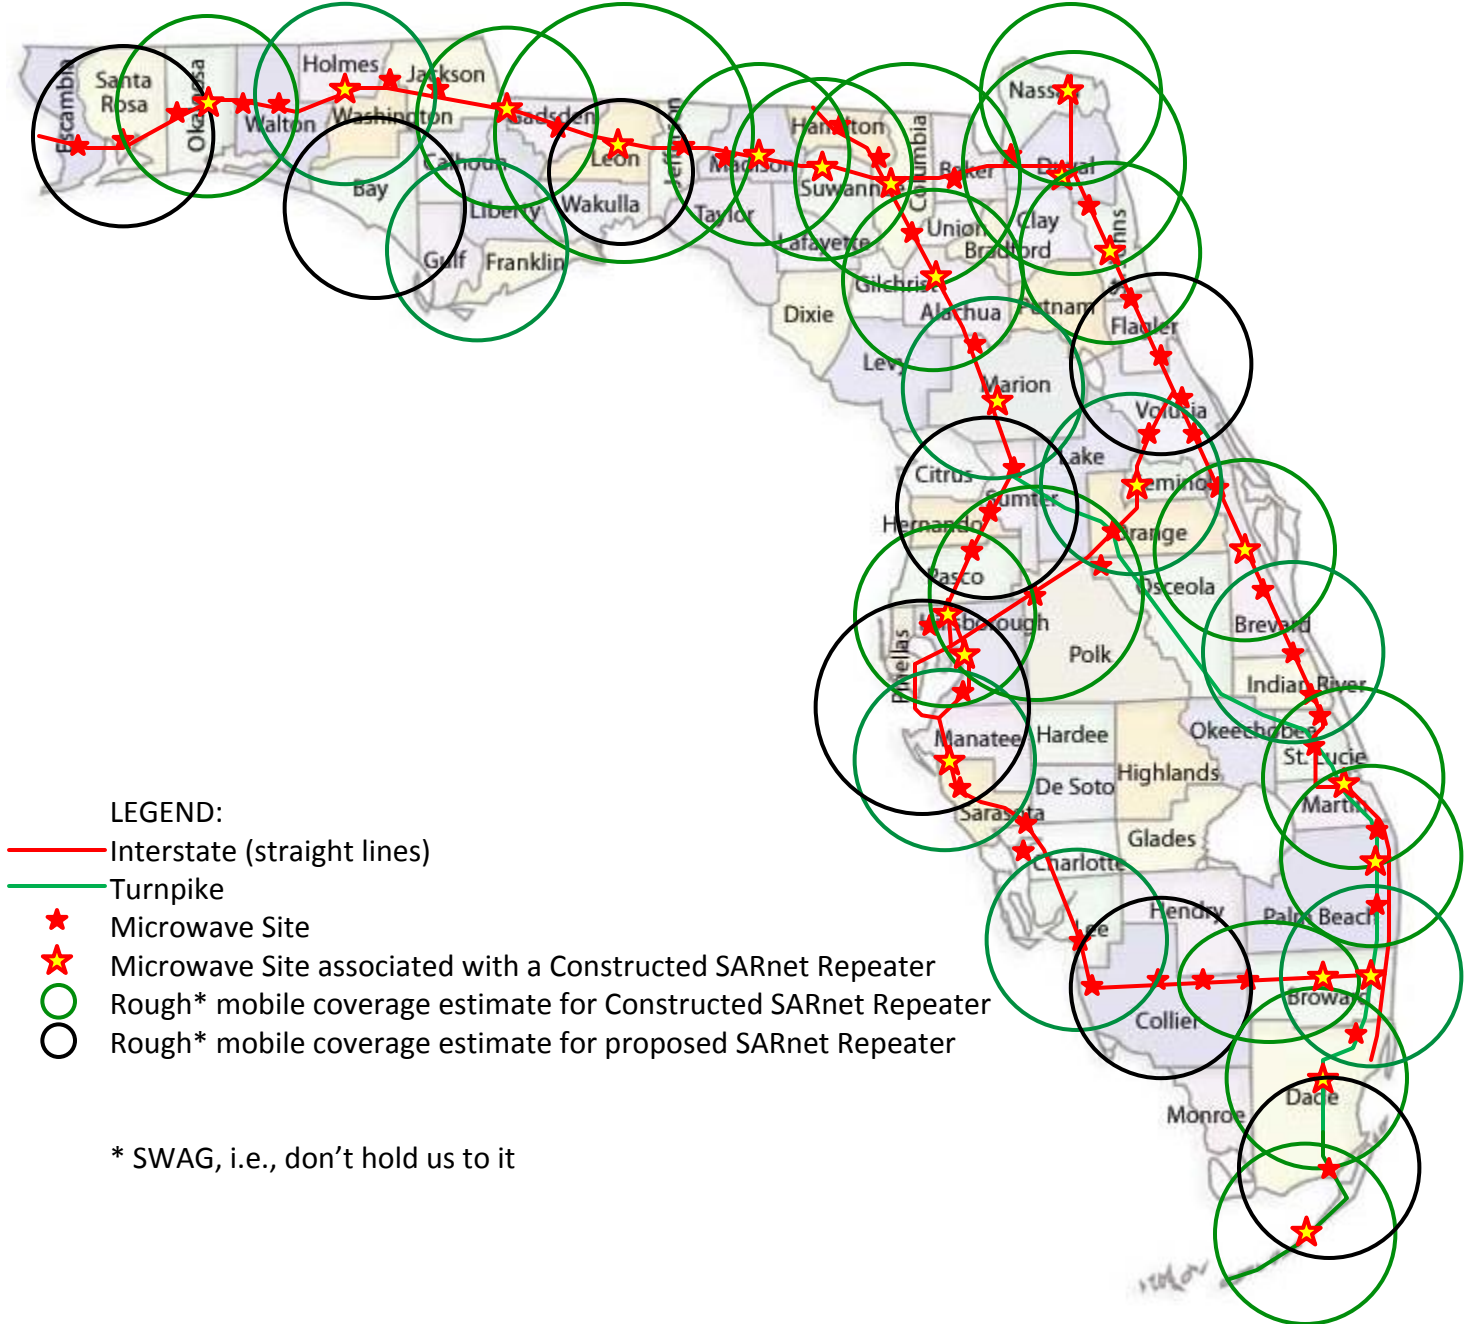

Statewide Microwave Network

Constructed "SARnet" sites shown as of June 19, 2016

THIS IS NOT AN ACTIVE SARnet SITE STATUS MAP

LEGEND:

- Interstate (straight lines)
- Turnpike
- ★ Microwave Site
- ★ Microwave Site associated with a Constructed SARnet Repeater
- Rough* mobile coverage estimate for Constructed SARnet Repeater
- Rough* mobile coverage estimate for proposed SARnet Repeater

* SWAG, i.e., don't hold us to it