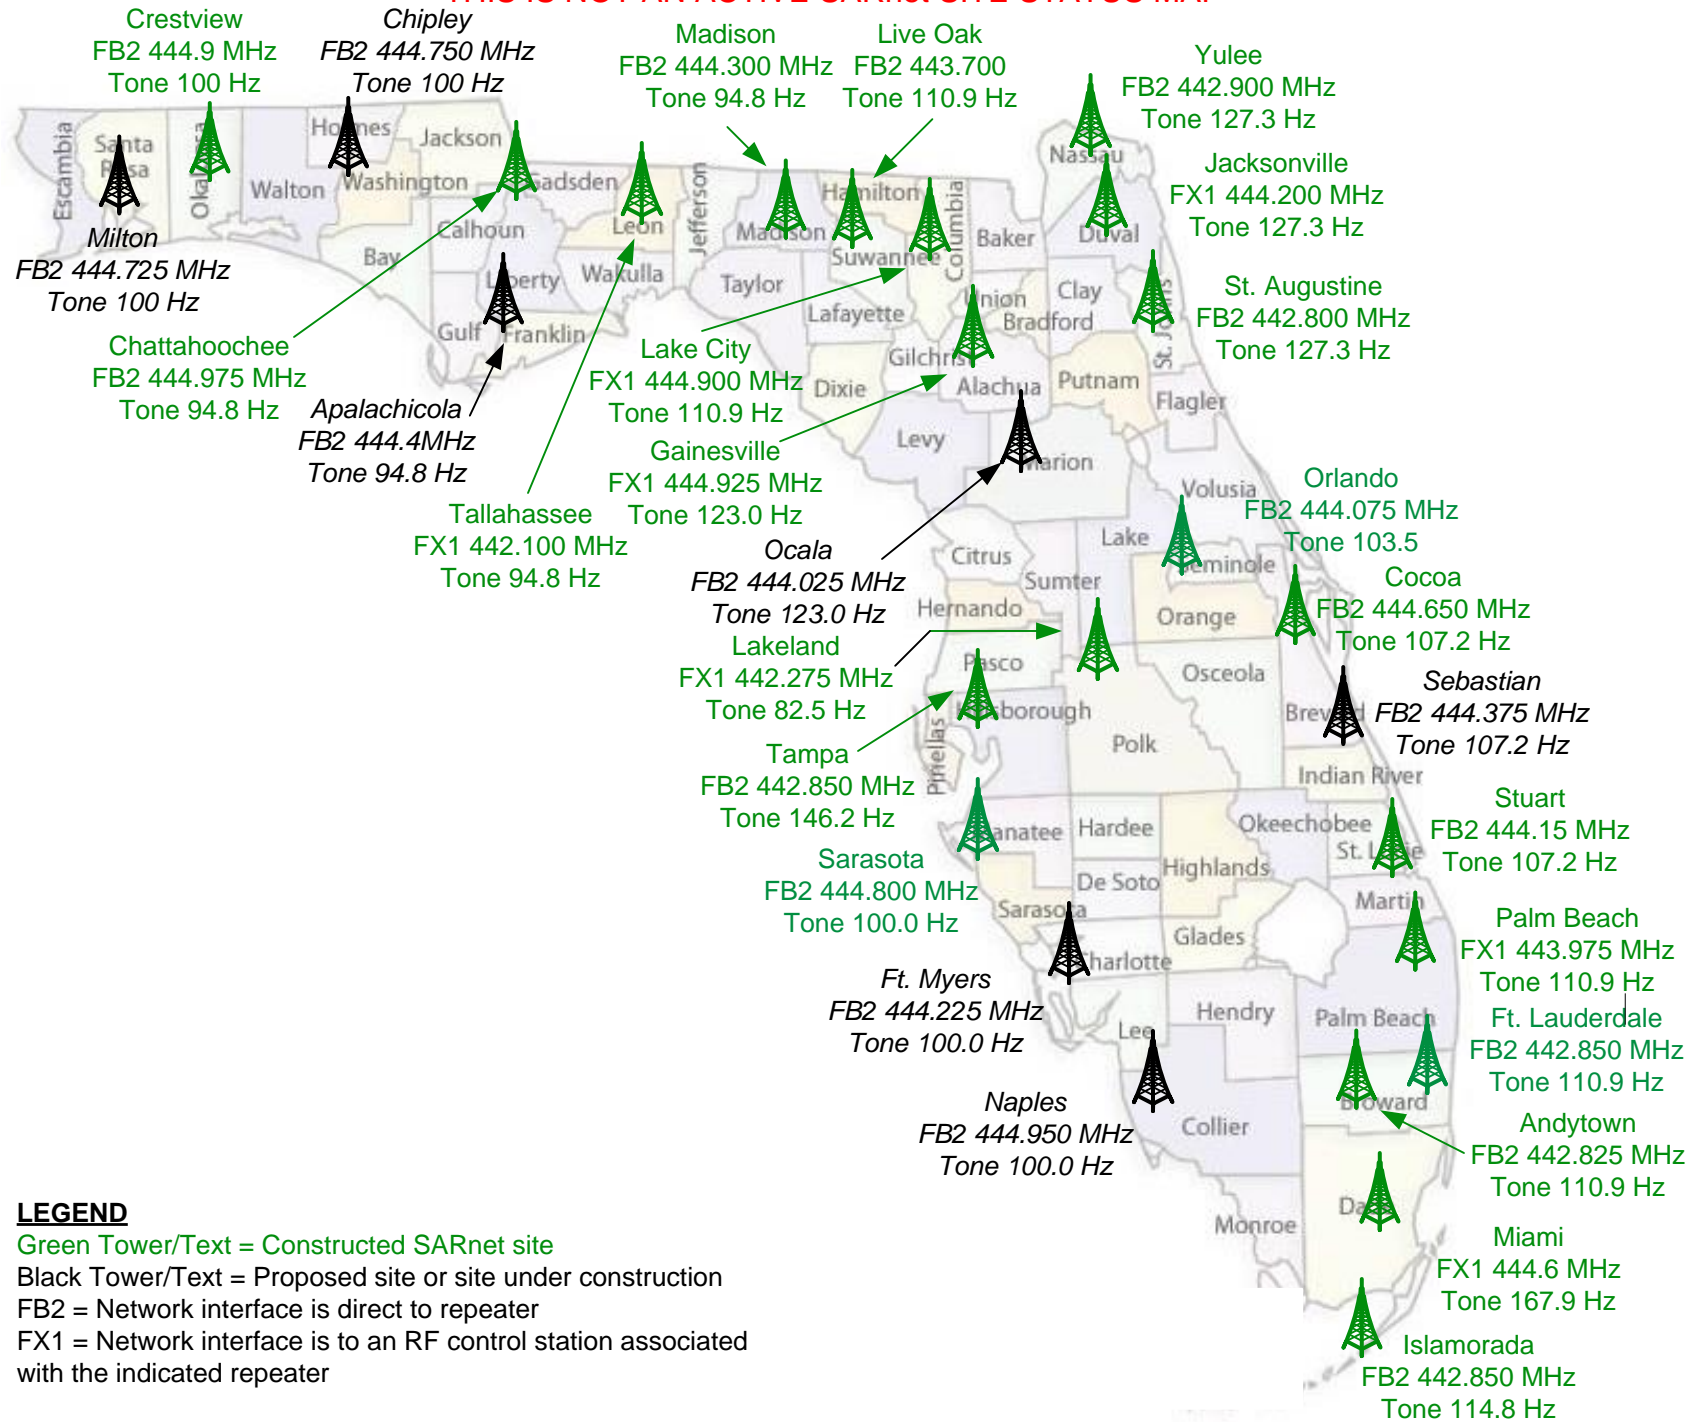

# Statewide Amateur Radio Network "SARnet"

Constructed Sites as of July 4, 2015

THIS IS NOT AN ACTIVE SARnet SITE STATUS MAP

## LEGEND

- Green Tower/Text = Constructed SARnet site
- Black Tower/Text = Proposed site or site under construction
- FB2 = Network interface is direct to repeater
- FX1 = Network interface is to an RF control station associated with the indicated repeater